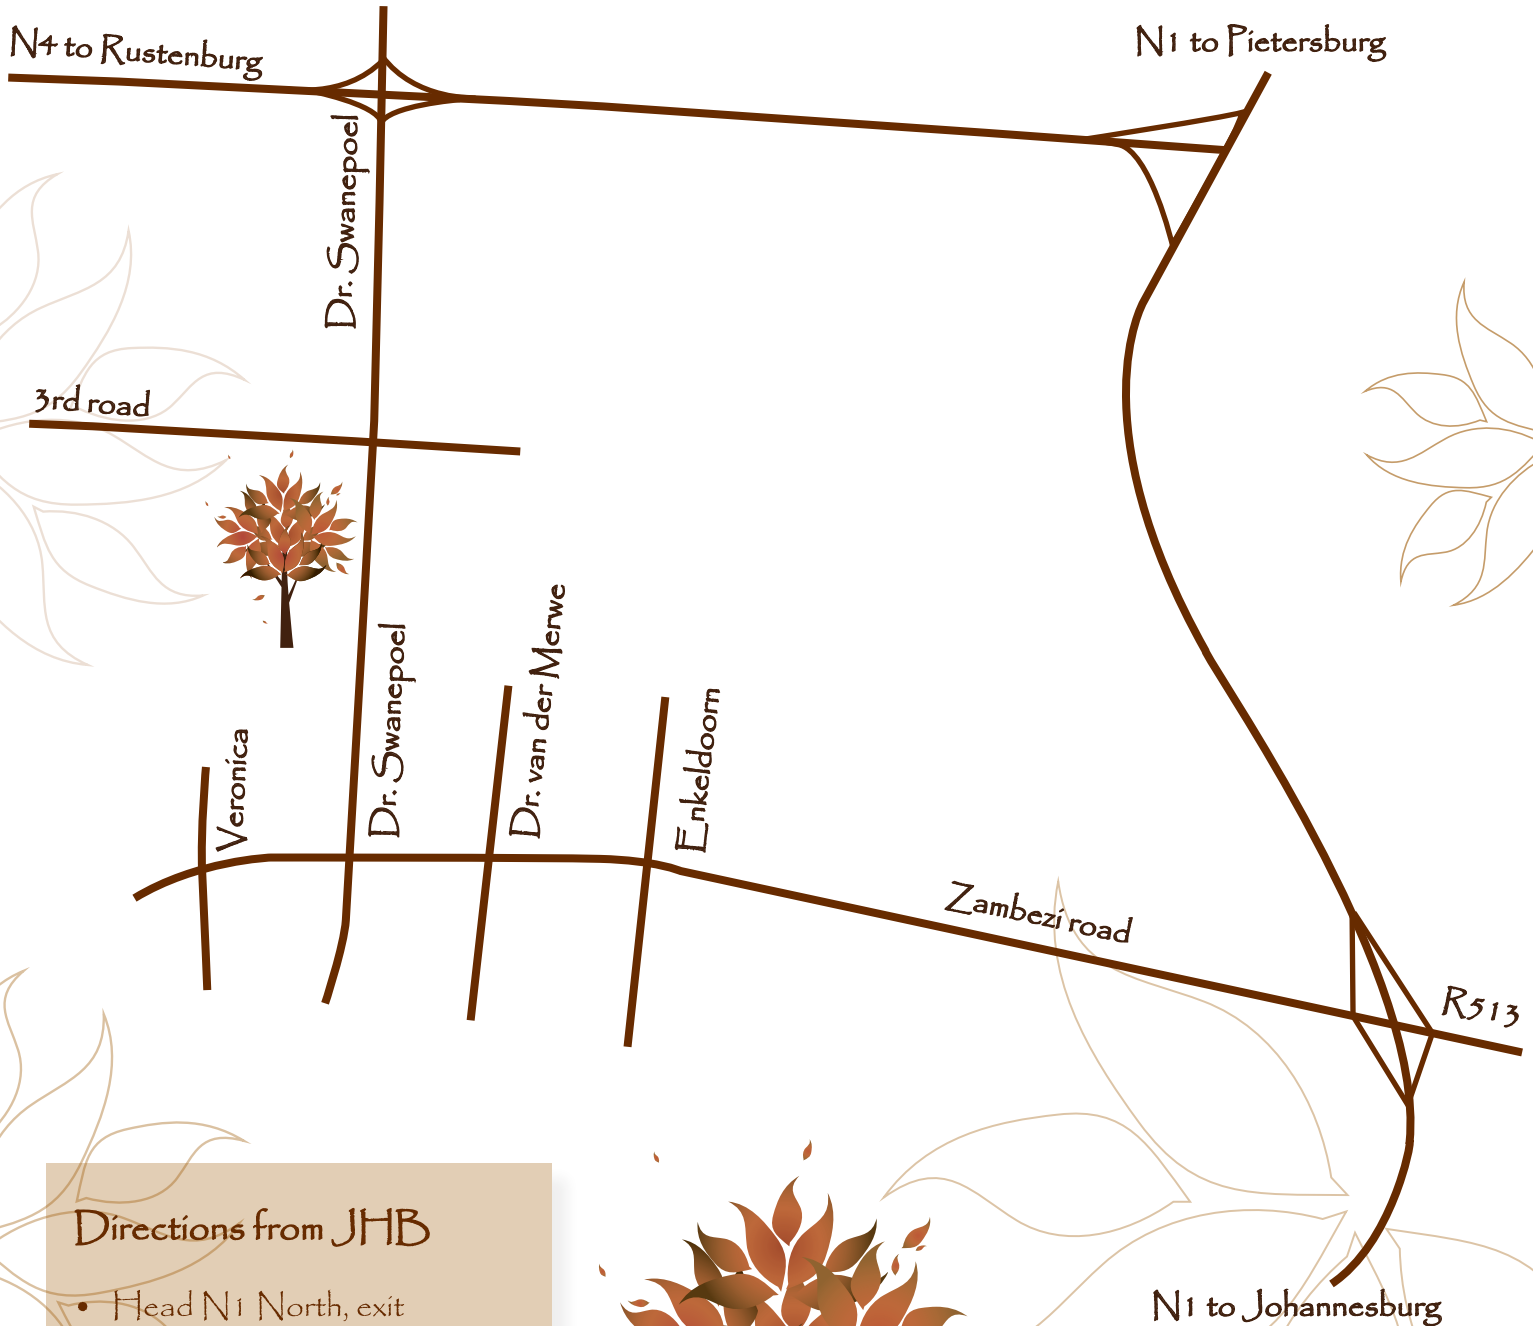

EVADO

Map

c/o Third & Dr. Swanepoel road, Montana

Directions from JHB

- Head N1 North, exit Zambezi interchange
- Head West on Zambesi Road
- Turn right at Dr. Swanepoel road
- Turn left at 3rd road
- EVADO will be on the left

EVADO

restaurant, function & conference venue